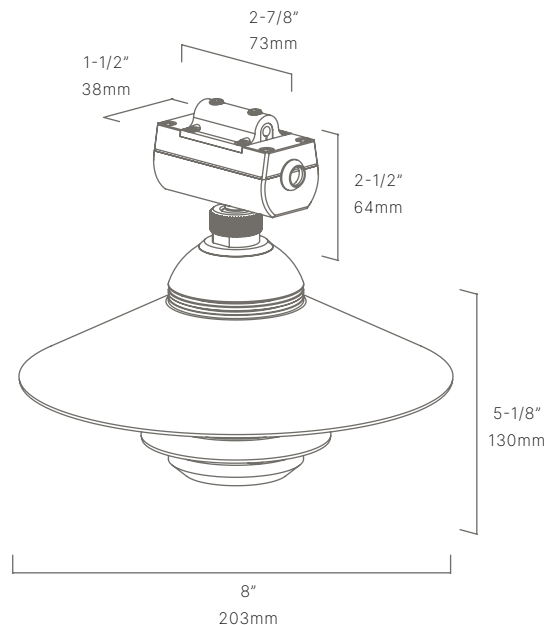

P. 760.931.2910

O. 2742 Loker Ave. W Carlsbad CA 92010

W. www.auroralight.com

MADE IN USA
WITH DOMESTIC & IMPORTED MATERIALS